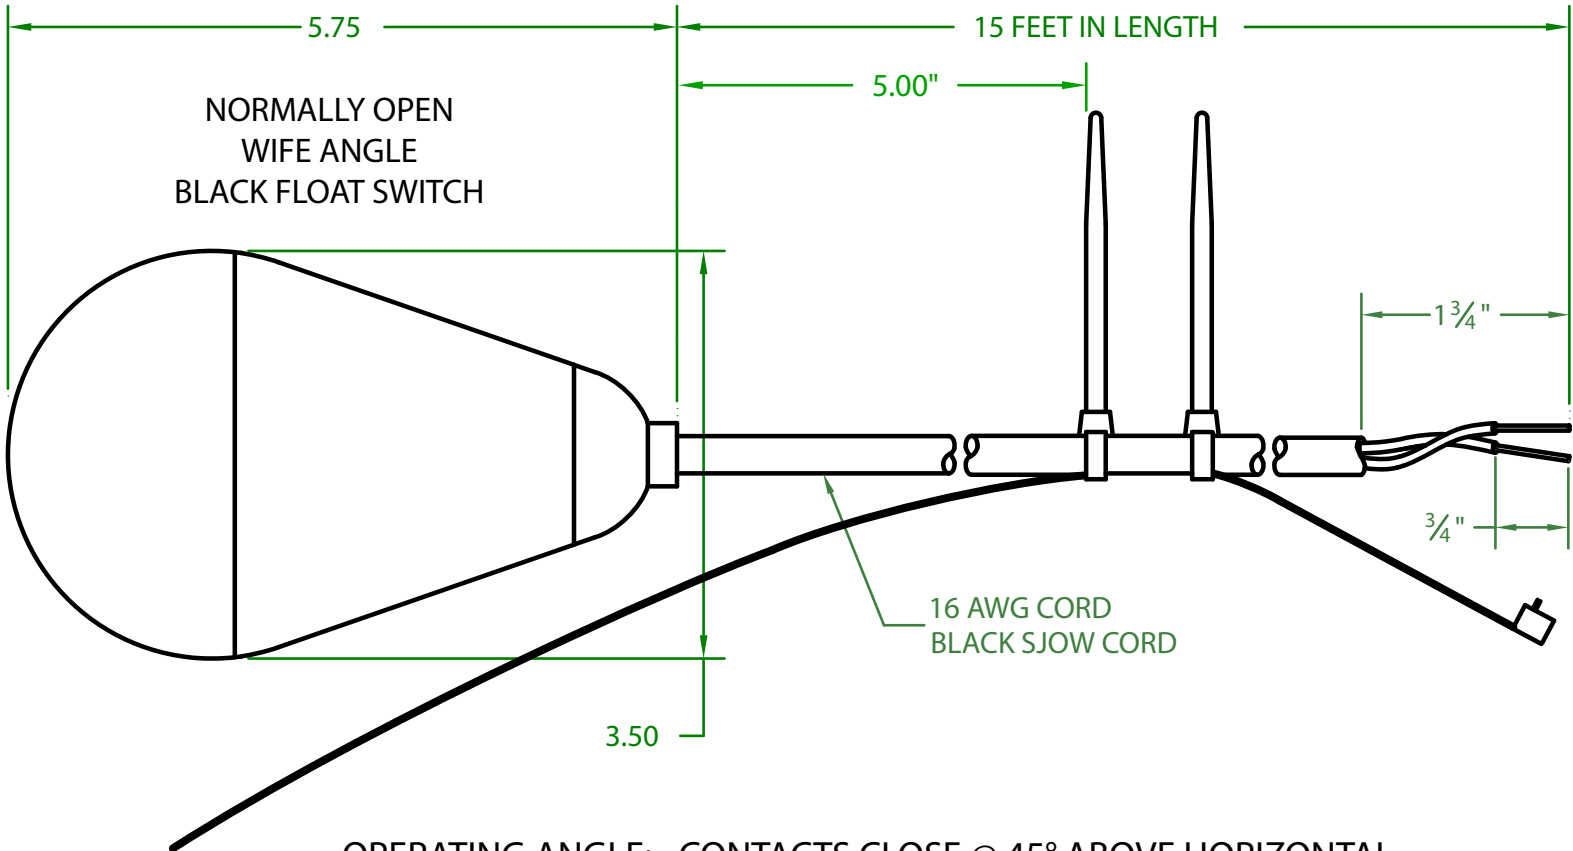

MERCURY DISPLACEMENT INDUSTRIES, INC.

Post Office Box 710 - U.S. 12 East - Edwardsburg, Michigan 49112-0710

Phone (269) 663-8574 - Fax (269) 663-2924

(800) 634-4077

JEM2OW1500 T

MERCURY CONTROL FLOAT

OPERATING ANGLE: CONTACTS CLOSE @ 45° ABOVE HORIZONTAL.
CONTACTS OPEN @ 45° BELOW HORIZONTAL.